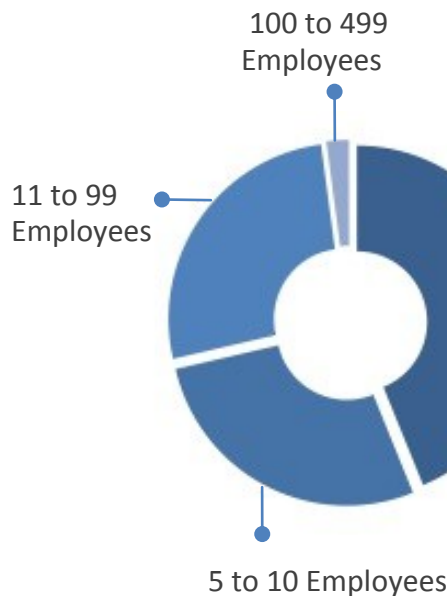

Local businesses remained open

5.7%

Closed or Relocated

Employment²

21,175

Total Jobs in Halton Hills
2.3% increase since 2016.

9% of jobs in Halton Region located in Halton Hills.

Proportion of Jobs

63% Full-time Jobs
30% Part-time Jobs

Size of Businesses

Fact #1

43% of businesses in Halton Hills are small with 1 to 4 employees.³
→ Similarly, 54.1% of firms in Canada are "micro" and 97.9% are small

Fact #2